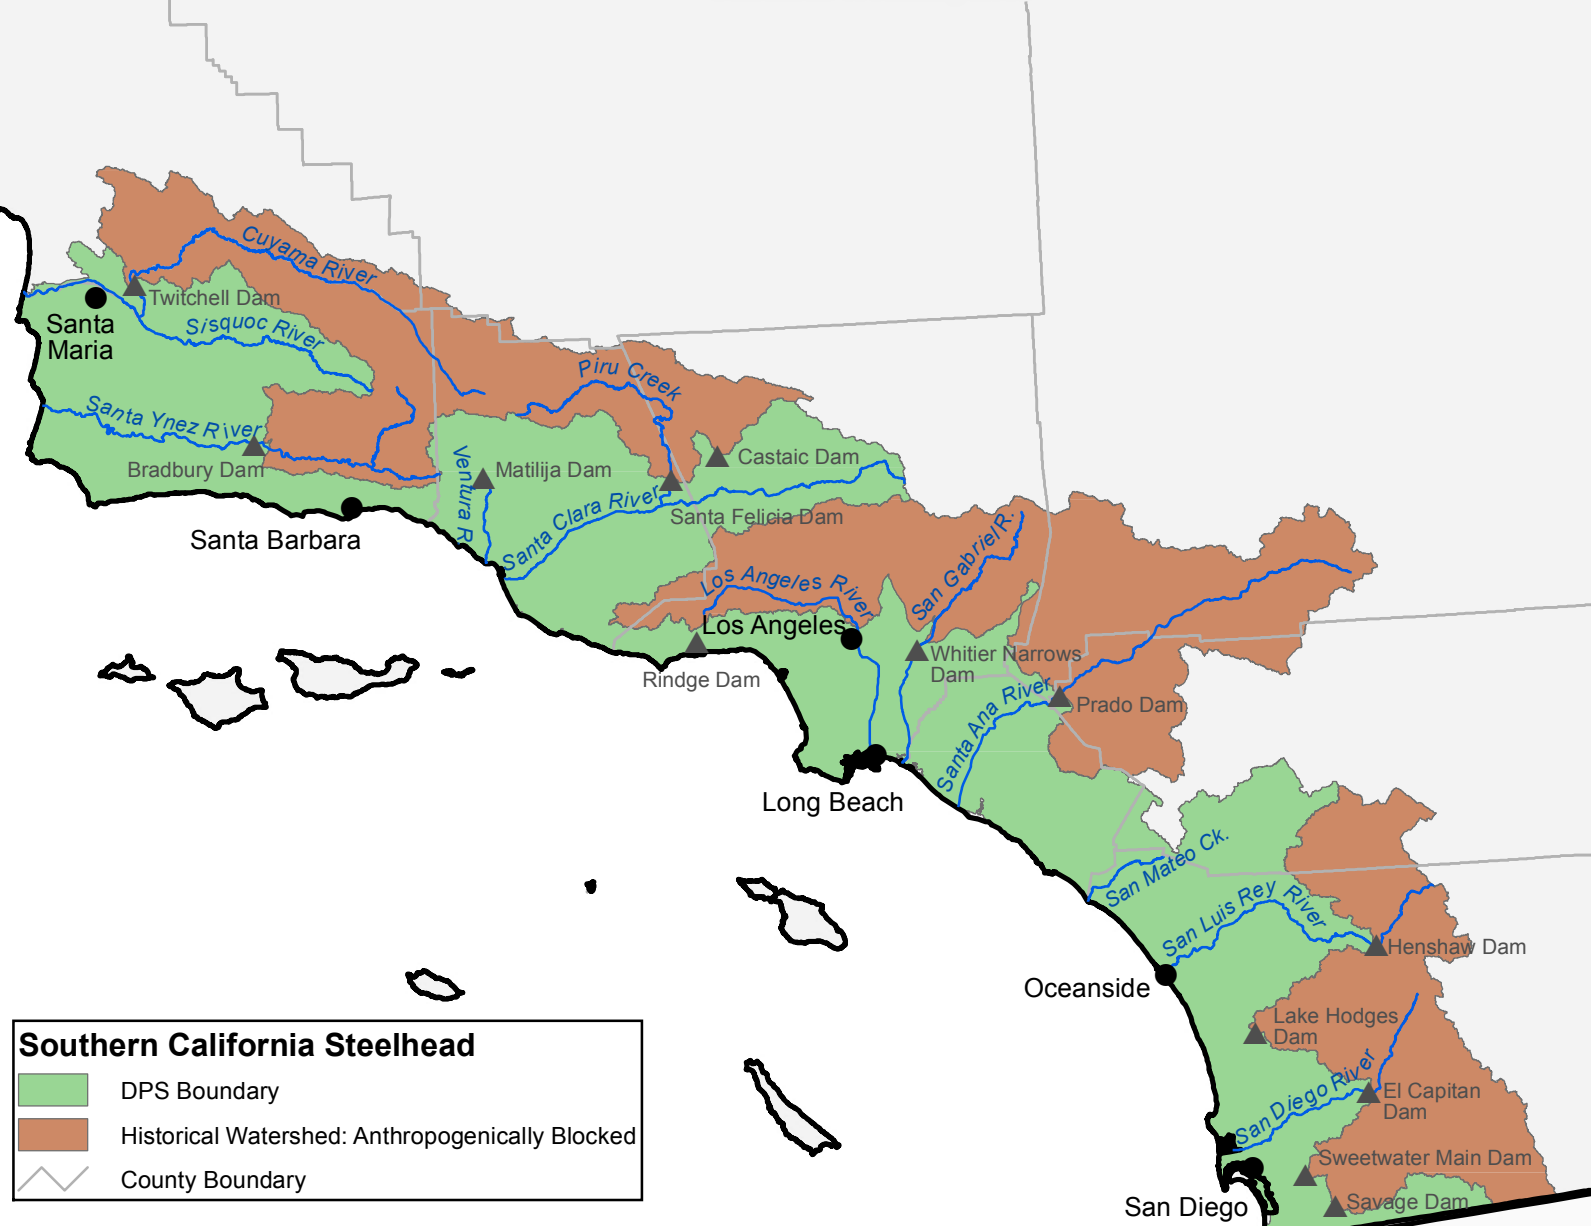

Southern California Steelhead Distinct Population Segment

Current as of January 2013

Southern California Steelhead

- DPS Boundary
- Historical Watershed: Anthropogenically Blocked
- County Boundary