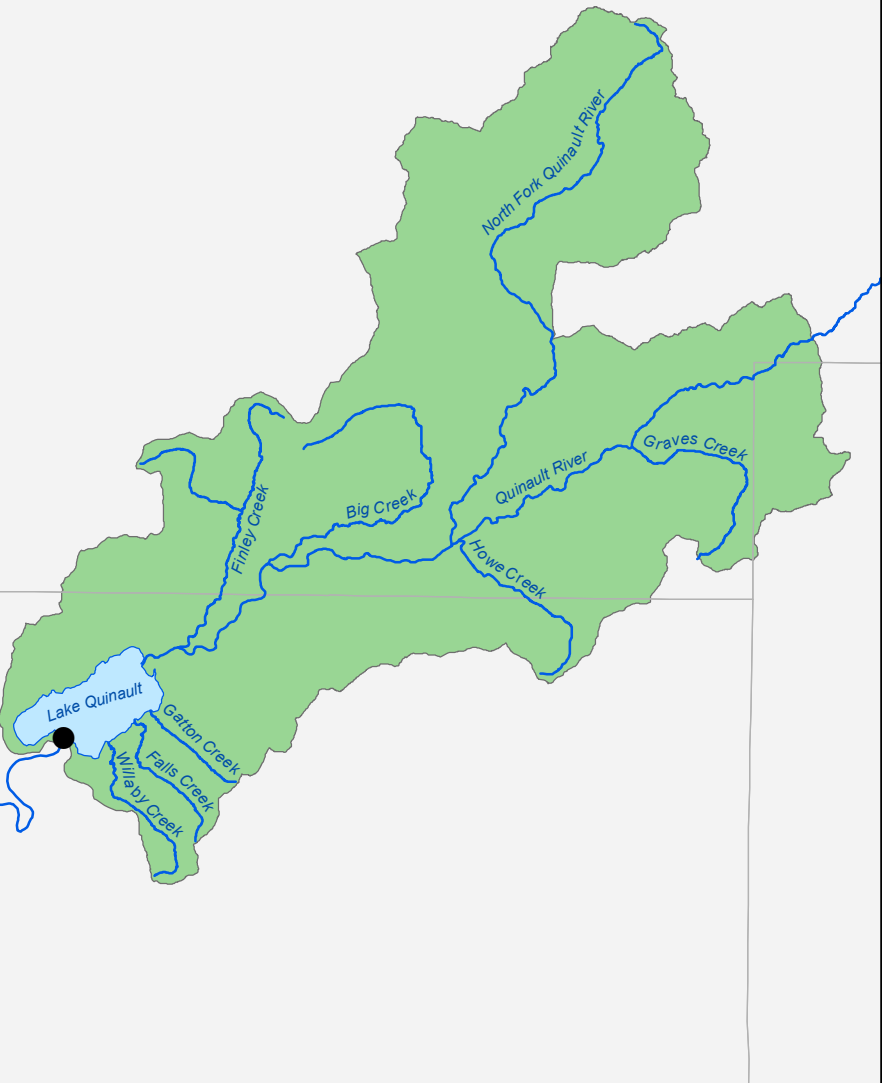

Quinault Lake Sockeye Salmon Evolutionarily Significant Unit

Current as of January 2013

Amanda Park

Quinault Lake Sockeye Salmon

- ESU Boundary
- County Boundary

Map is only for general reference
 UNITED STATES DEPARTMENT OF COMMERCE
 National Oceanic and Atmospheric Administration
 NATIONAL MARINE FISHERIES SERVICE
 PROTECTED RESOURCES DIVISION
 1201 NE Lloyd Boulevard, Suite 1100
 PORTLAND, OREGON 97232