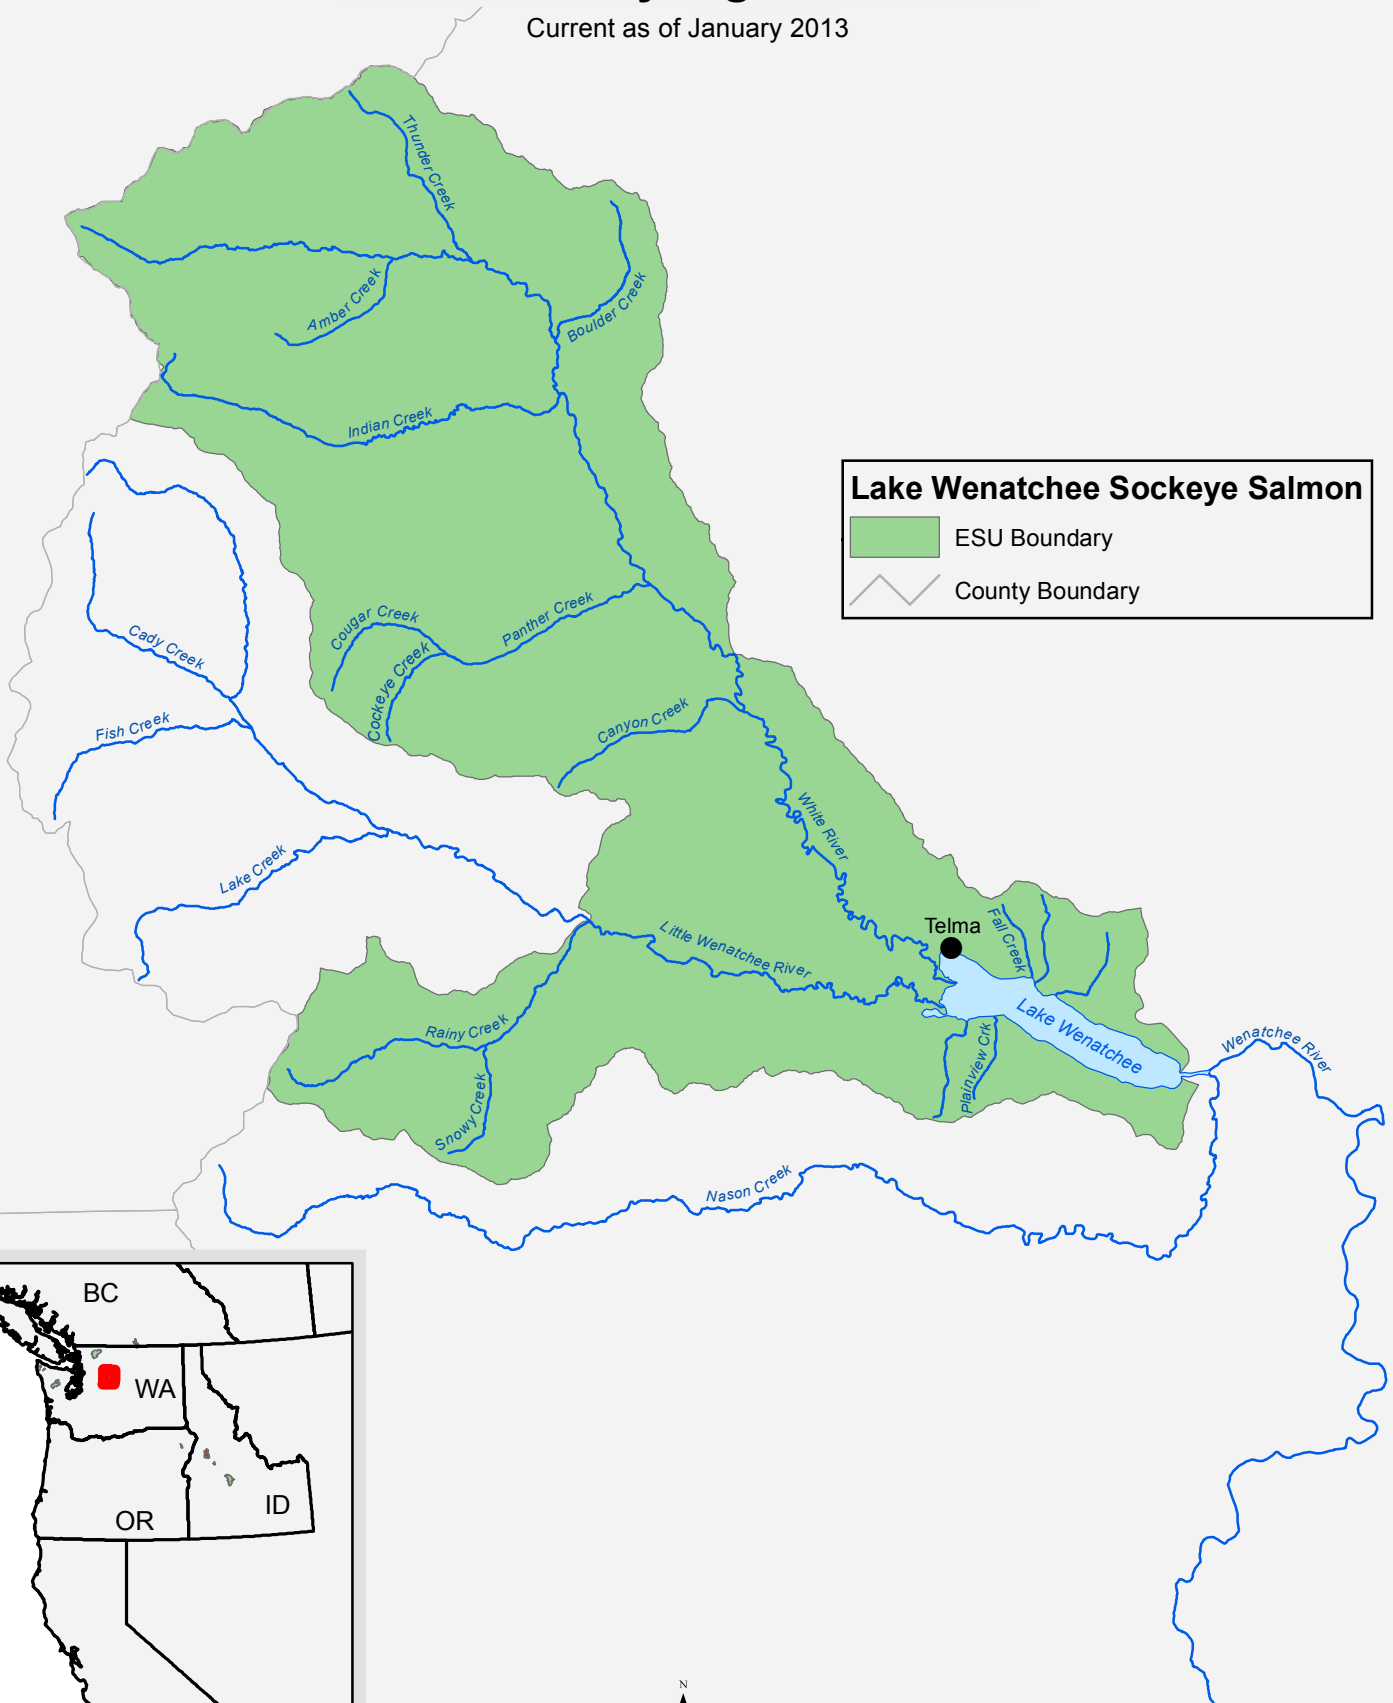

Lake Wenatchee Sockeye Salmon Evolutionarily Significant Unit

Current as of January 2013

Lake Wenatchee Sockeye Salmon

- ESU Boundary
- County Boundary

Map is for general reference only
UNITED STATES DEPARTMENT OF COMMERCE
 National Oceanic and Atmospheric Administration
 NATIONAL MARINE FISHERIES SERVICE
 PROTECTED RESOURCES DIVISION
 1201 NE Lloyd Boulevard, Suite 1100
 PORTLAND, OREGON 97232